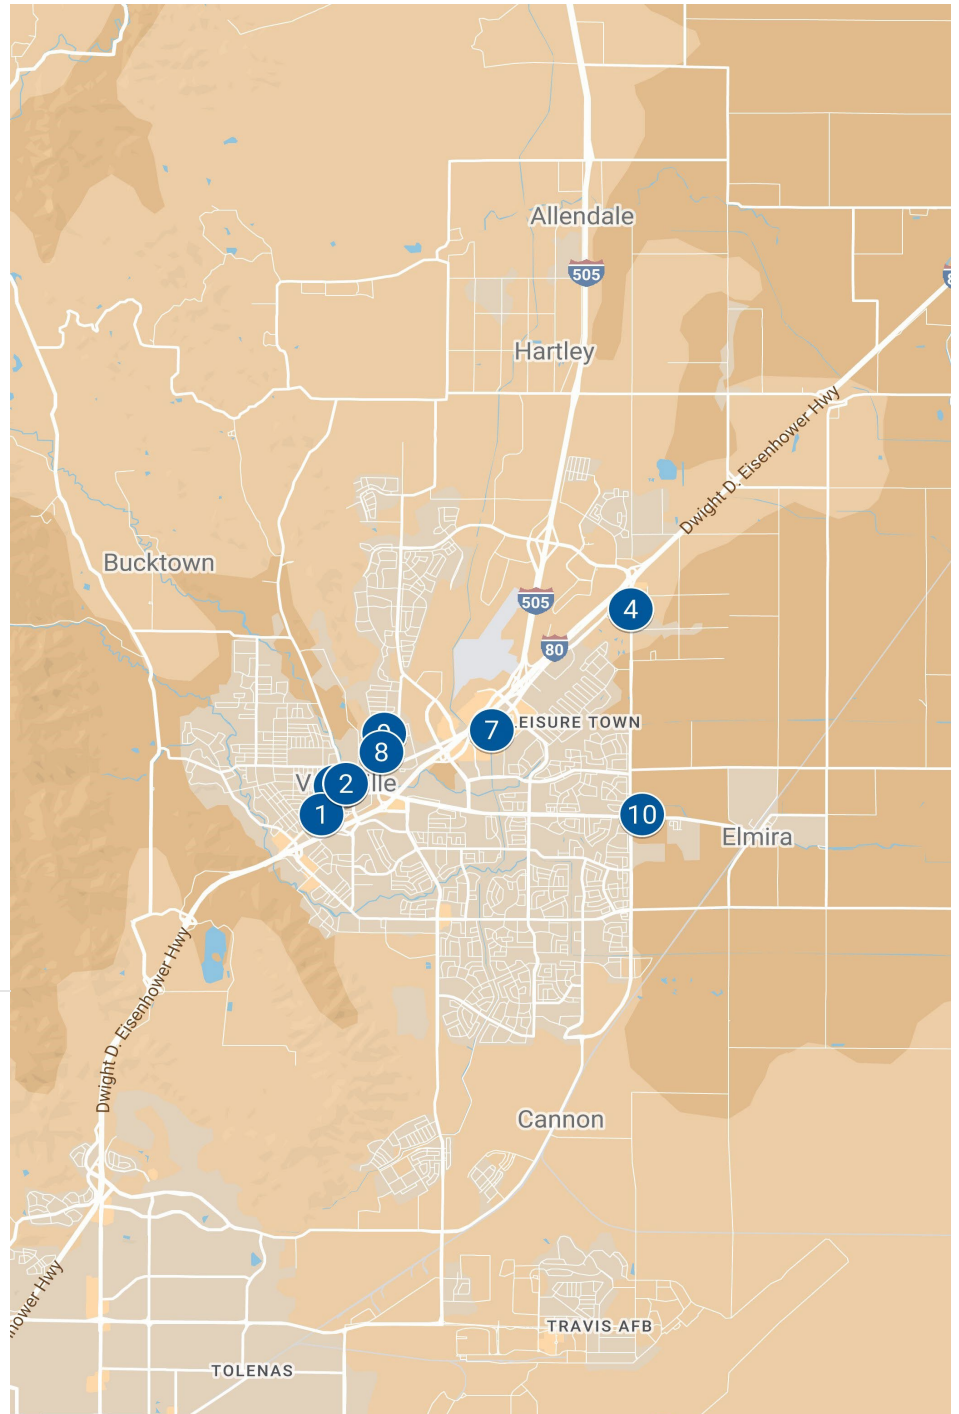

### Mural Locations

- 1 Pacific Ace Hardware (Private)
- 2 The Main Grape (Private)
- 3 Heritage House Café (Private)
- 4 Security Public Storage (Private)
- 5 A Tax Team (Private)
- 6 Famous Creations (Private)
- 7 Barrel 2 Bottle (Private)
- 8 Markham Mural (Public)
- 9 Rocky Hill Apartments (Private)
- 10 Play 4 All Park (Public)

No.	Name	Address
1	Pacific Ace Hardware	627 Merchant St

No.	Name	Address
2	The Main Grape	444 Main St

No.	Name	Address
3	Heritage House Café	303 Merchant St

No.	Name	Address
4	Security Public Storage	1090 Leisure Town Rd

No.	Name	Address
5	A Tax Team	307 Parker St

No.	Name	Address
6	Famous Creations	330 Merchant St

No.	Name	Address
7	Barrel 2 Bottle	1020 Helen Power Dr

No.	Name	Address
8	Marham Mural	772 Markham Ave

No.	Name	Address
9	Rocky Hill Apartments	582 Rocky Hill Rd

No.	Name	Address
10	Play 4 All Park	815 Elmira Rd