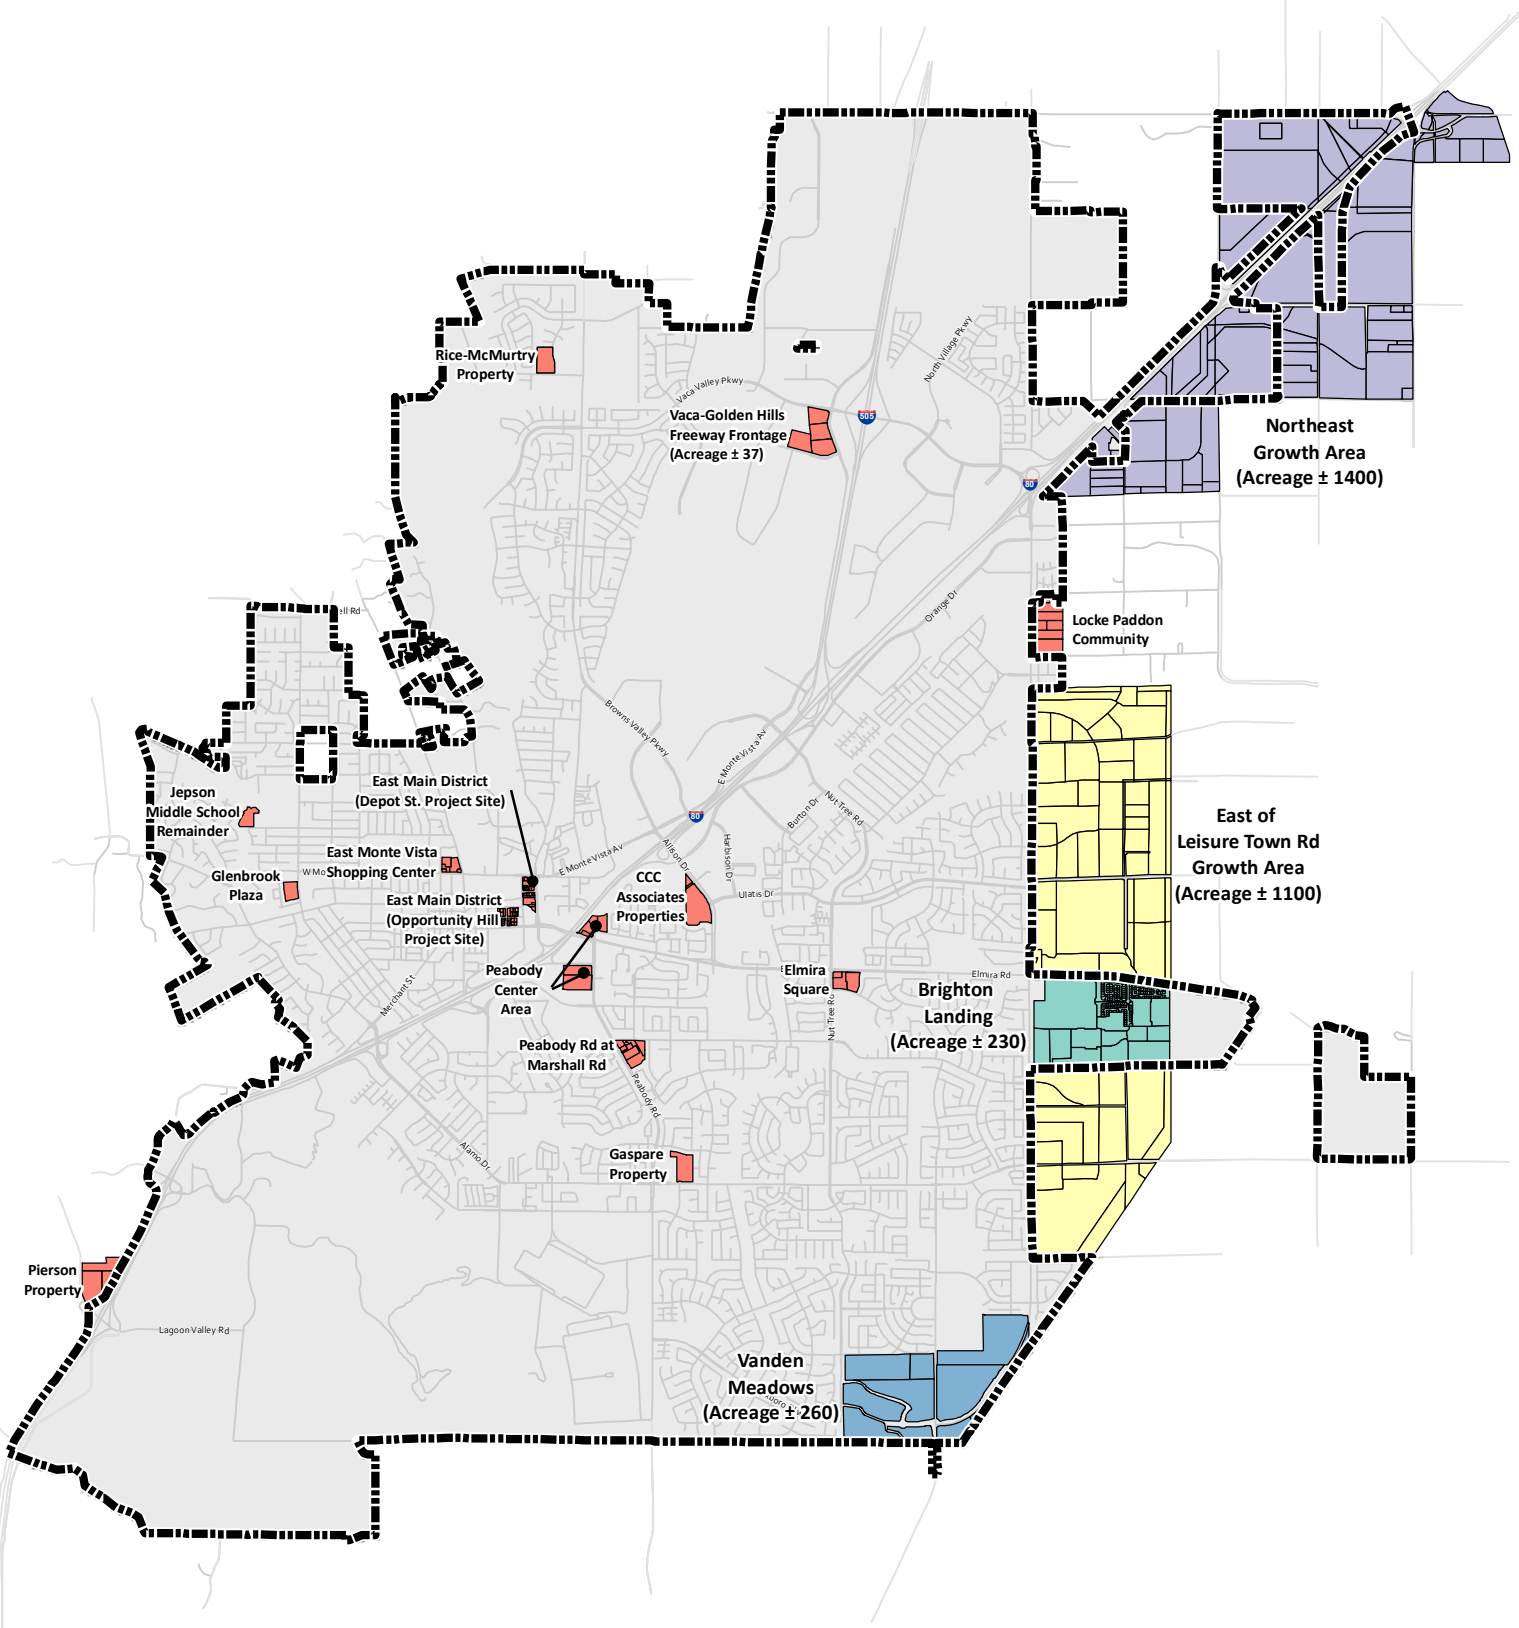

Exhibit B

Project Sites Subject to the General Plan Cost Recovery Fee

Legend

- | | |
|---|---|
|  Brighton Landing |  Northeast Growth Area |
|  East of Leisure Town Growth Area |  Vanden Meadows |
|  Infill Focus Areas |  City Limits |

City of Vacaville
Community Development